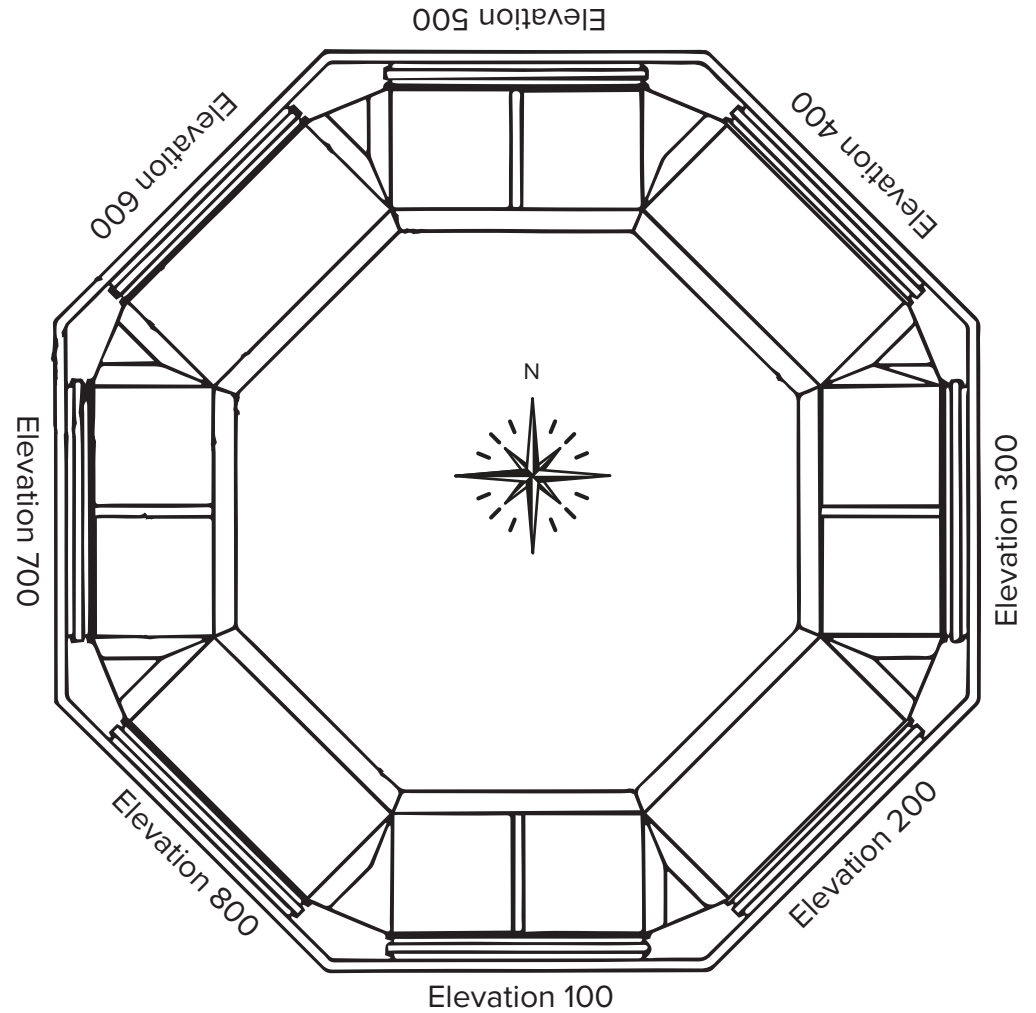

F	F
E	E
D	D
C	C
B	B
A	A
301	302

Elevation 300

F	F
E	E
D	D
C	C
B	B
A	A
701	702

Elevation 700

F
E
D
C
B
A
401

Elevation 400

F
E
D
C
B
A
801

Elevation 800

All Tandem Niches

Niche internal dimensions 25" x 14" x 11.5"

HOLY CROSS CEMETERY
CATHOLIC CEMETERIES ASSOCIATION
 Section 29 - Our Lady and Child Columbarium